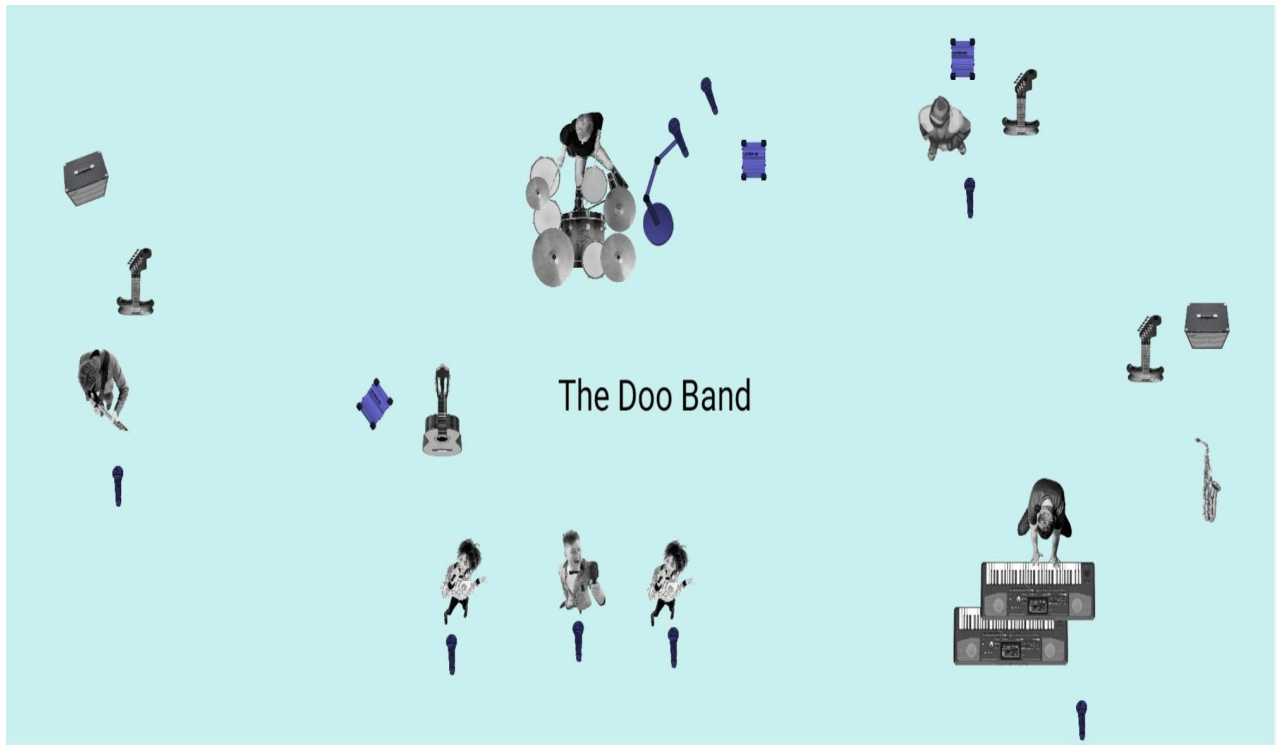

2024 STAGE PLOT

The Doo! Band 24 Channel Input List

- 1) Kick
- 2) Snare
- 3) Hat
- 4) Tom 1
- 5) Tom 2
- 6) Floor Tom
- 7) Overhead (Mono)
- 8) TALKBACK MIC (next to hi-hat, no mic stand-just use normal channel, turn Fader down at FOH, leave unmuted, no special routing necessary)
- 9) Bass (Aguilar bass amp requested if available)
- 10) SR Guitar (Dave)
- 11) Key Bottom
- 12) Key Top
- 13) SL Guitar (Jake)
- 14) Saxophone
- 15) Phil Vox
- 16) Greg Vox
- 17) Dave Vox
- 18) Jake Vox
- 19) Aimee Vox
- 20) Maddie Vox
- 21) Klarc Vox
- 22) Acoustic Guitar DI (Klarc, stage right center, next to Ride Cymbal)
- 23) Trax DI
- 24) Click Track DI (next to hi-hat)